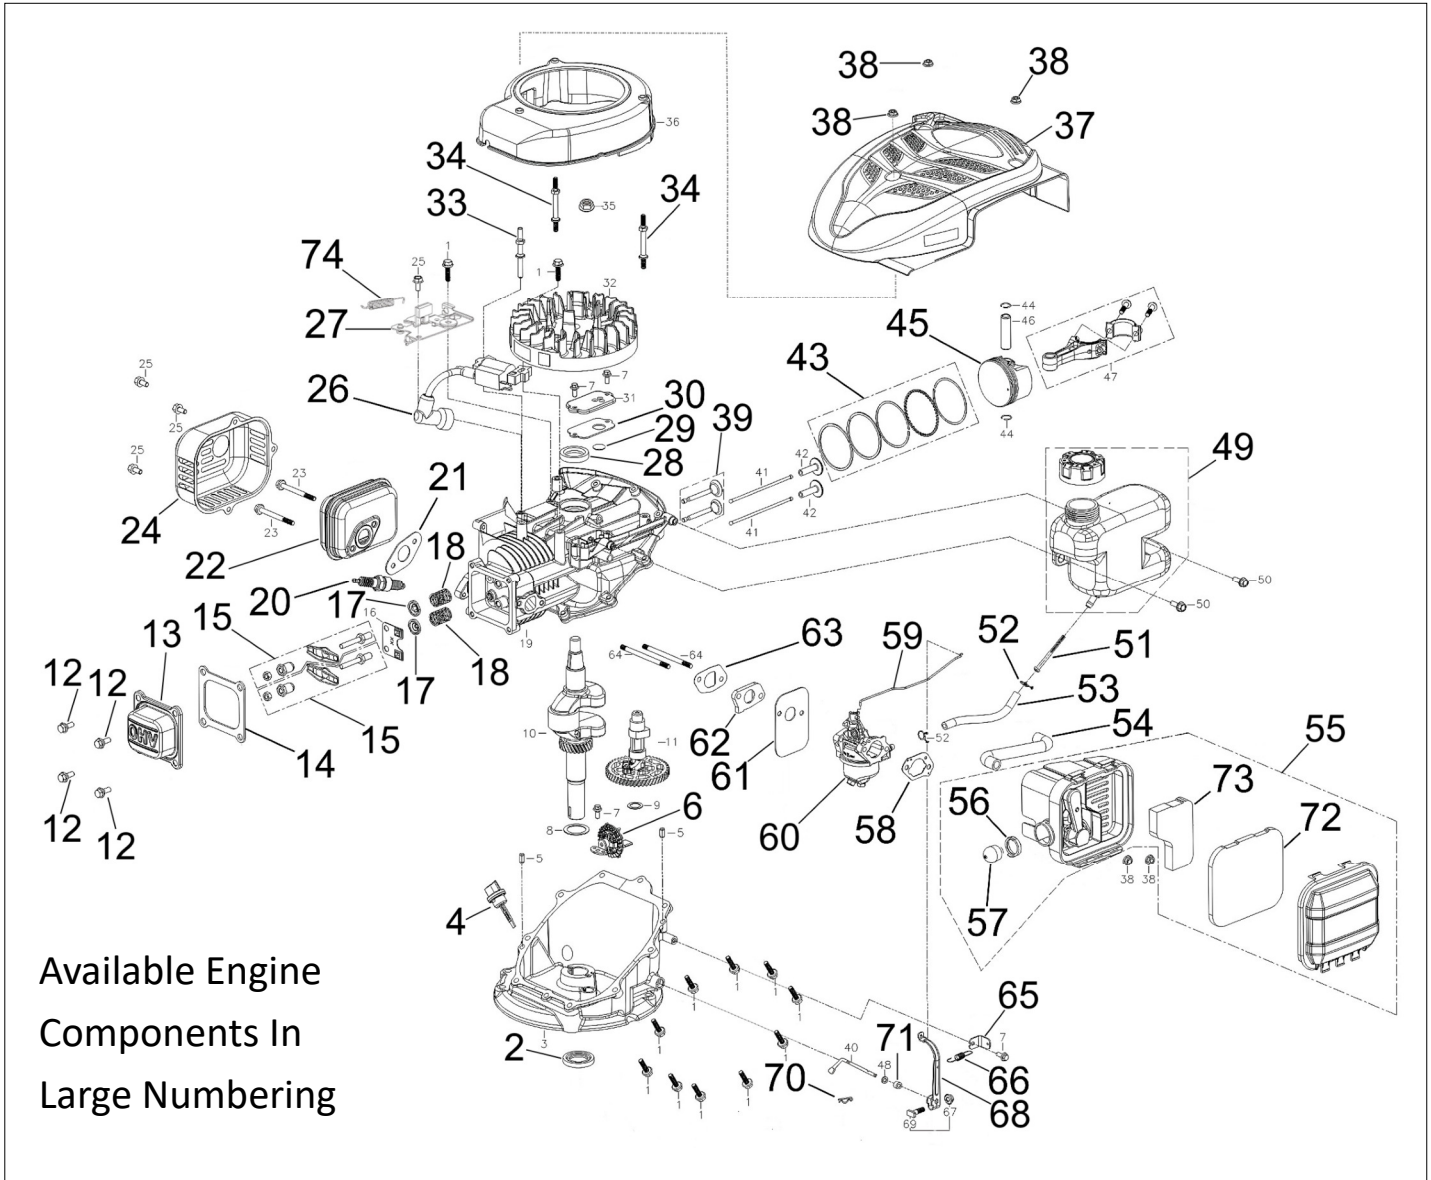

ENGINE

<u>Part Number</u>	<u>Model</u>	<u>CC</u>
502350	LC1P61FE-OPC	123

Month and Year of Introduction: Sept 2018

Available Engine
Components In
Large Numbering

Item	Part	Description	Qty	Item	Part	Description	Qty
1	3801401034	Bolt, M6 x 25 WSHR/HD	11	19	1108102241	Crankcase Body	1
2	3806503471	Seal- Oil	1	20	2709600141	Sparkplug F7RTC	1
3	1108201171	Crankcase Cover	1	21	1806600771	Gasket- Muffler	1
4	1106900671	Oil Rule Combination	1	22	1805716581	Muffler	1
5	3806002411	Location Pin	2	23	3801401732	Bolt, M6 x 60 WSHR/HD	2
6	1717500241	Governor Gear Components	1	24	1809601281	Muffler Guard Shield	1
7	3801401672	Bolt, M5 x 12 WSHR/HD	4	25	3801402091	Bolt, M6 x 14 WSHR/HD	1
8	3804505181	Flat Washer 34 x 25.4 x 1	1	26	2709203121	Coil- Ignition Assy	1
9	3804505341	Flat Washer 20 x 14.2 x 1	1	27	2930300271	Brake- Engine	1
10	1302904431	Crankshaft	1	28	3806503351	Seal- Oil	1
11	1400201171	Camshaft Assy	1	29	1108600051	Breath Fin	1
12	3800200701	Bolt- Hex Shaft Shoulder	4	30	1108500191	Packing, Breather Chamber	1
13	1202301181	Cover- Cylinder Head	1	31	1108400271	Cap, Breather Chamber	1
14	1202500451	Gasket- Cylinder Head	1	32	2700202321	Flywheel Complete	1
15	1404500601	Valve Rocker Combination	2	33	3808500161	Stud- Stay	1
16	1407100132	Plate, Push Rod Guide	1	34	3808500101	Stud- Stay	2
17	1403800201	Retainer, Valve Spring	2	35	3803700511	Nut, M14 x 1.5 Flanged	1
18	1403400391	Spring- Inner of Valve	1	36	1602101091	Fan Cover Complete	1