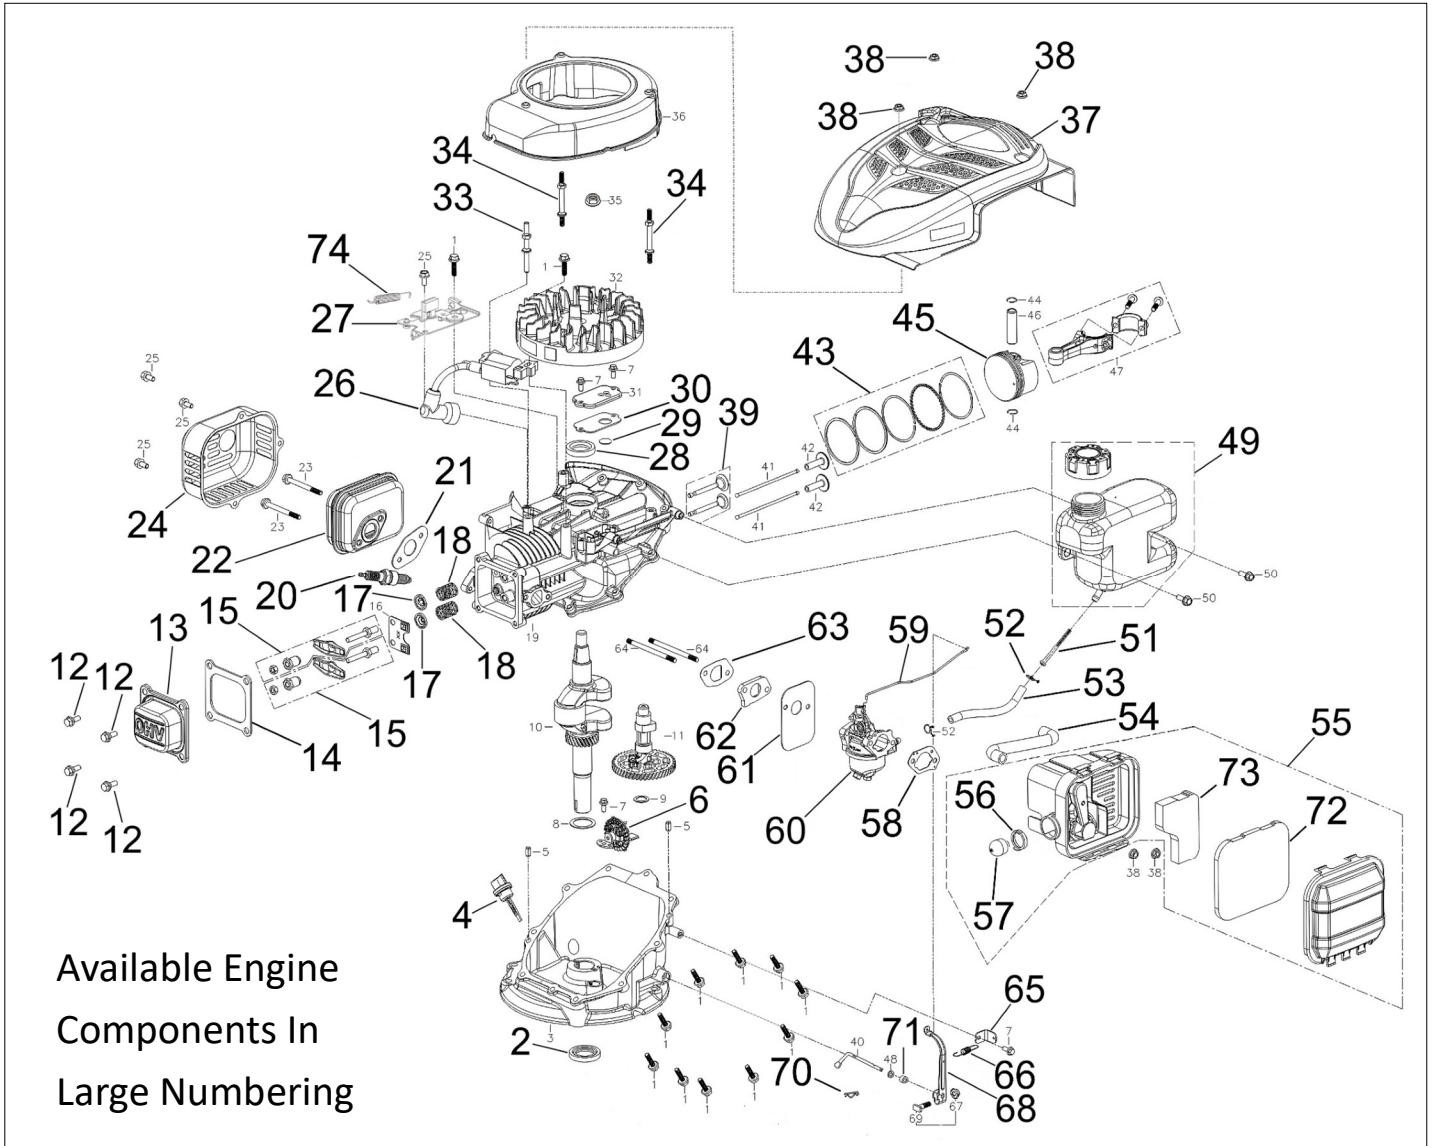

Available Engine
Components In
Large Numbering

Item	Part	Description	Qty	Item	Part	Description	Qty
37	1934902460	Manual Starting Assembly	1	56	1732700021	Starting Valve Fixture	1
38	3803700661	Nut, Hex Flanged	5	57	1702600081	Valve– Primer	1
39	5005500341	Kit– Valve	1	58	1704301621	Gasket– Carburetor	1
40	1716300101	Speed Regulating Arm	1	59	1715900251	Rod– Throttle	1
41	1406700291	Push Rod	2	60	1700215681	Carburetor	1
42	1406900021	Lifter, Valve	2	61	1704500061	Heat Insulating Plate	1
43	1300702211	Ring– Piston	1	62	1704400551	Pad– Heat Insulating	1
44	3805600551	Steel Cable Baffle Ring	1	63	1704301481	Gasket– Carburetor	1
45	1300302521	Piston	1	64	3801801241	Stud	2
46	1300600301	Piston Pin	1	65	1716801481	Throttle Handle	1
47	1301500991	Connecting Rod	1	66	1716000831	Spring– Governing	1
48	3804505271	Washer, Flat M6 x 13 x 1.6	1	67	3803700481	Nut, M6 Flanged	1
49	1704901561	Tank	1	68	1716200333	Bracket– Speed Regulating	1
50	3800200711	Bolt, M6 x 15 WSHR/HD	2	69	3802500021	Screw, Set, SQ/HD Flat/Point	1
51	1700100171	Filter– Fuel	1	70	3813500041	Clip– Pin	1
52	3809501901	Pipe Clip	1	71	3806503381	Seal– Oil	1
53	3807506332	Tube– Oil	1	72	1801302501	Element– Air Filter	1
54	3807410942	Tube– Breather	1	73	1801302511	Element– Air Filter	1
55	1800207321	Filter– Air	1	74	3811405321	Spring– Tension	1

When ordering spares: PLEASE QUOTE PART NUMBER & Description, NOT illustrated number. Item Qty = 1 per part unless stated differently.
BOLD TEXT = Assemblies. Text starting with * = items included in the assemblies & may not be available as a spares item.
Determine the left hand or right hand sides by standing in the operating position (standing at the handle).